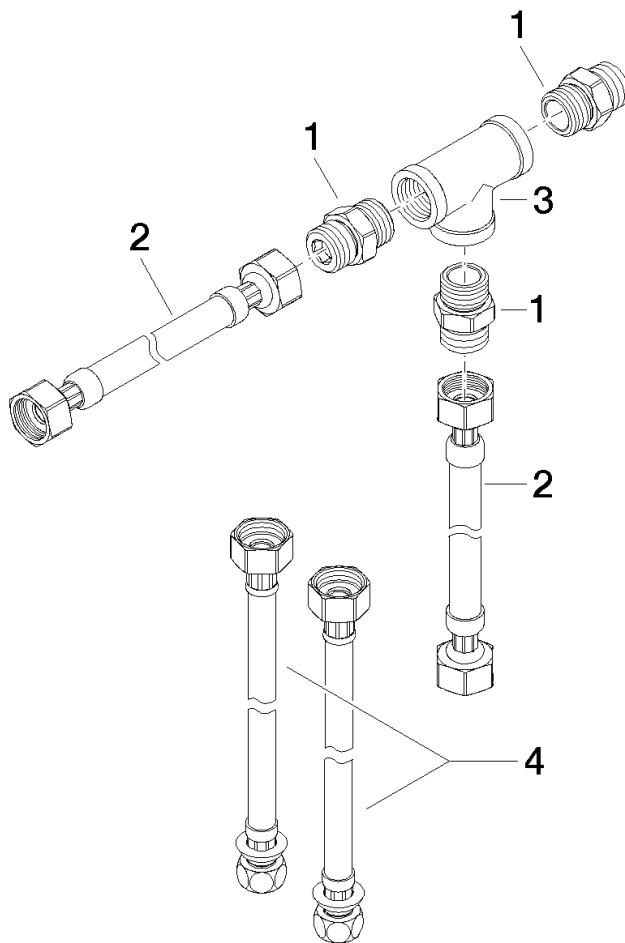

12 509 970 90

- 2x 1/2" x 1/2" x 412mm high pressure hose
- 2x 3/8" x 1/2" x 500mm high pressure hose

Hose connections for combining 2 outlet points with diverter 29 12X SSS.

Fits: IMO, LULU, MADISON, MEM, TARA,  
CL.1, LISSÉ, VAIA, META, CYO

12 509 970 90

mm [inches]

12 509 970 90

### Spare parts list

No.	Item Number	Name	Quantity used	Delivery time
1	09 24 03 242 90	nipple	3	2
2	12 502 970 90	High pressure hose 1/2" x 1/2" x 400 mm -	2	2
3	09 17 11 035 90	holder	1	2
4	12 506 970 90	High pressure hoses -	2	2