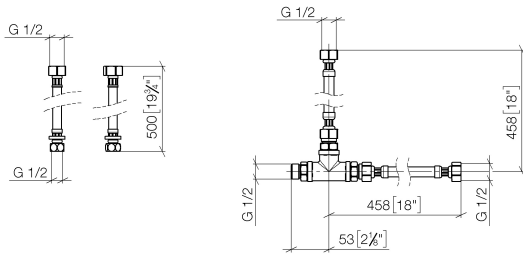

12 509 970 90

- 2x 1/2" x 1/2" x 412mm high pressure hose
- 2x 3/8" x 1/2" x 500mm high pressure hose

Hose connections for combining 2 outlet points with diverter 29 12X SSS.

Fits: IMO, LULU, MADISON, MEM, TARA,  
CL.1, LISSÉ, VAIA, META, CYO

12 509 970 90

mm [inches]

12 509 970 90

### Spare parts list

No.	Item Number	Name	Quantity used	Delivery time
1	09 24 03 242 90	nipple	3	2
2	12 502 970 90	High pressure hose 1/2" x 1/2" x 400 mm -	2	2
3	09 17 11 035 90	holder	1	2
4	12 506 970 90	High pressure hoses -	2	2